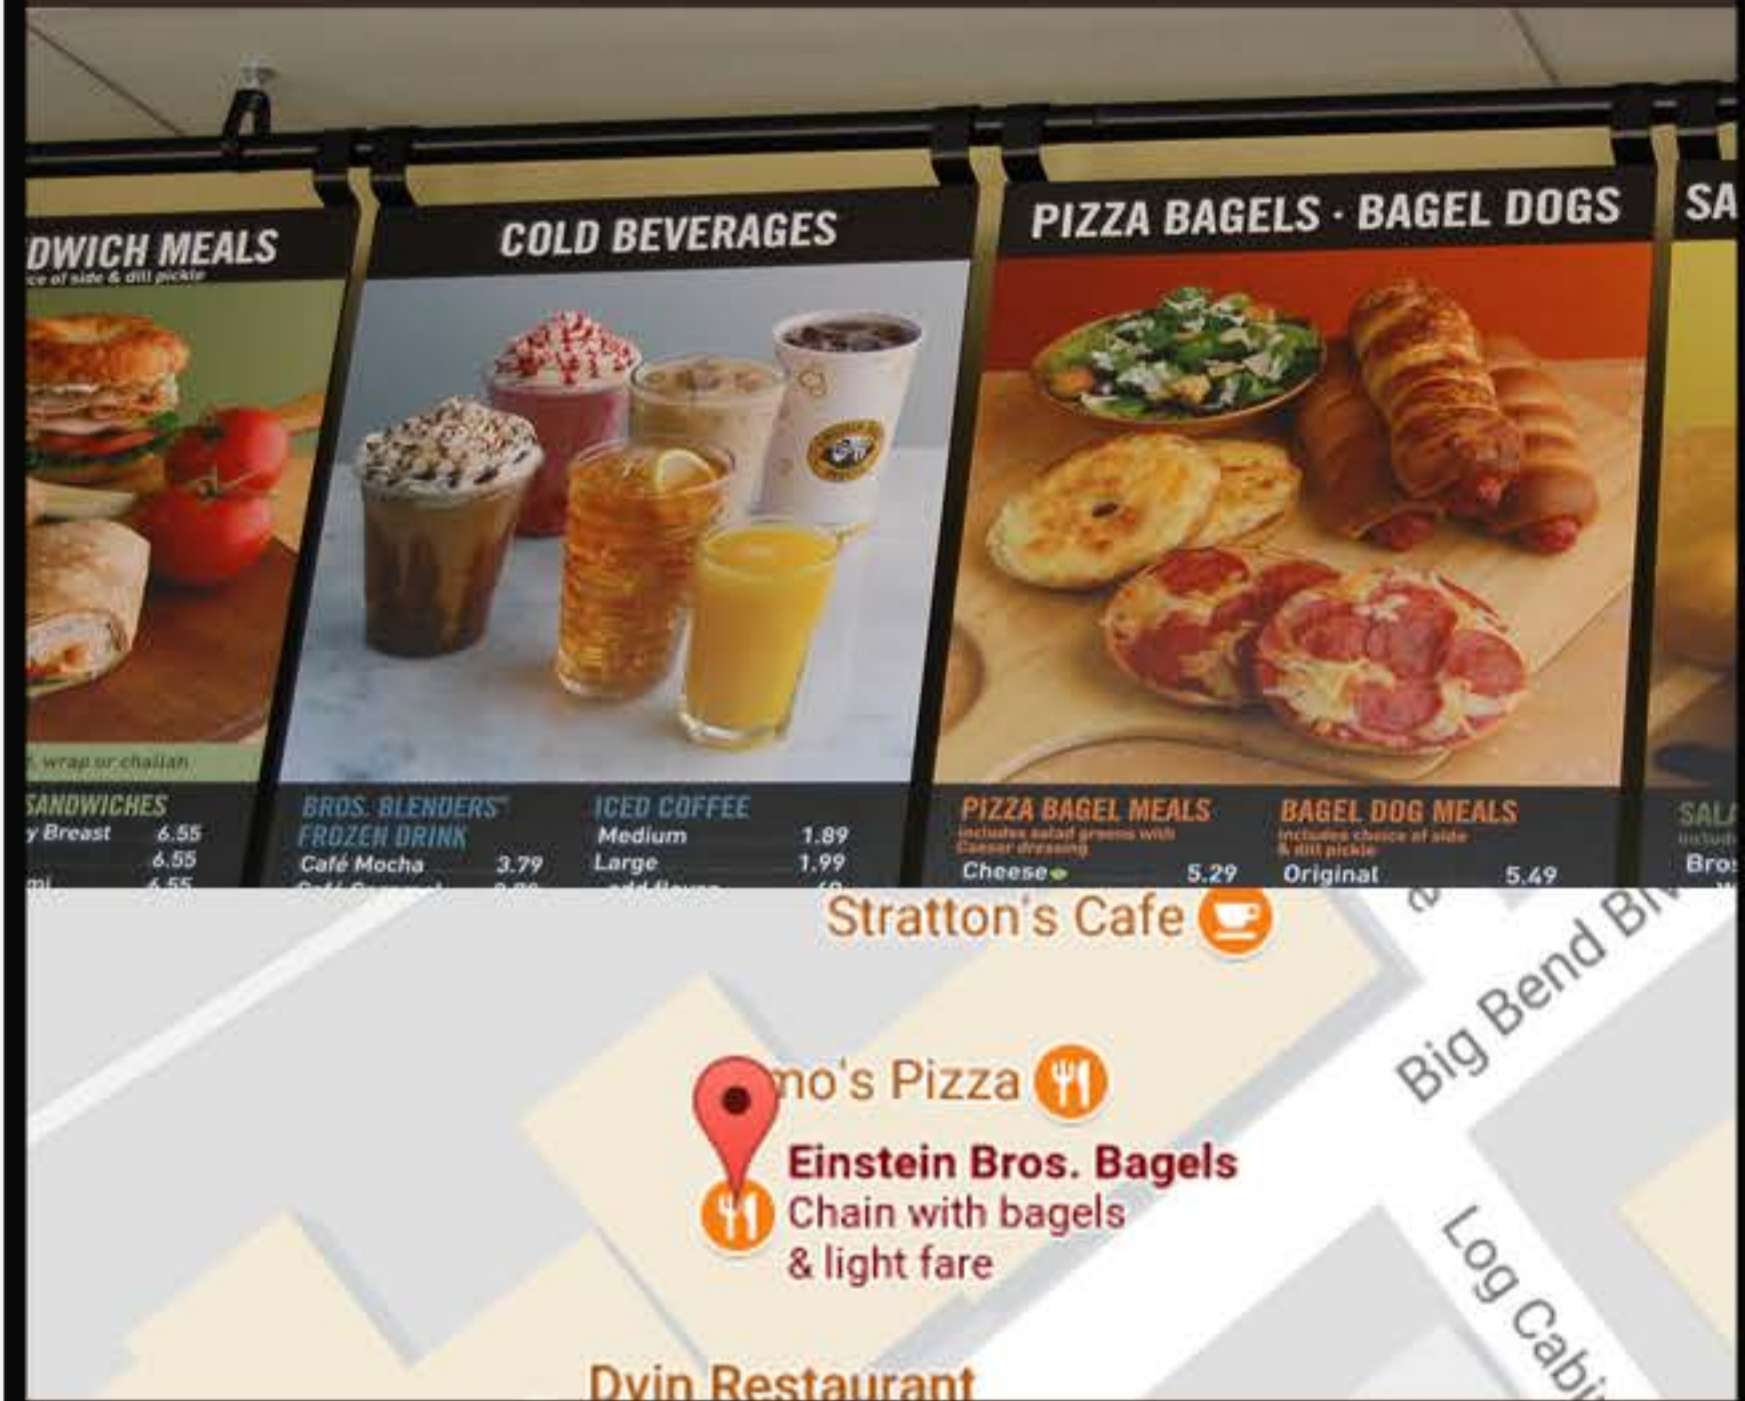

YOU SHOULD TRY...

EINSTEIN BROS BAGELS

Popular for a seemingly endless list of bagel sandwiches. Fast service and inviting atmosphere. Variety of coffee flavors at an affordable price.

[START OVER](#)